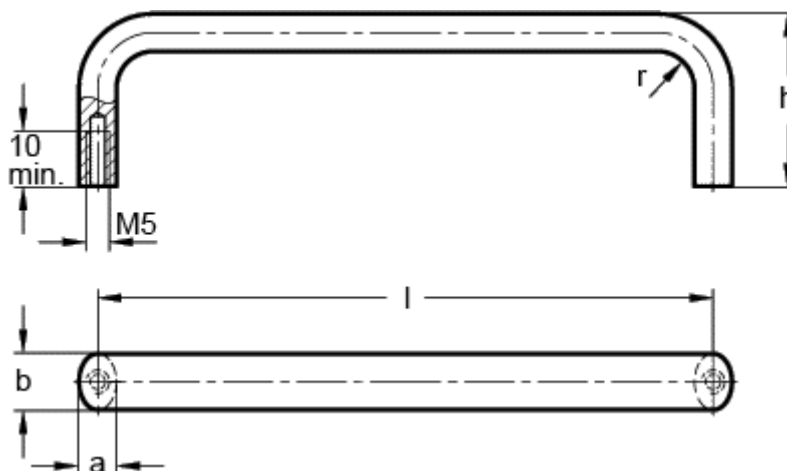

Article number: 20156235

Description: E+G Cabinet U-handle GN 427-12-235-EL

Measures

$a = 8$

$b = 12$

$h = 40$

$l = 235$

$r = 8$